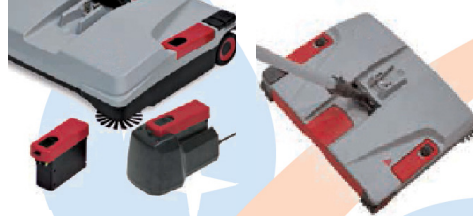

# MaxiSweep

A fantastic battery powered sweeper that is capable of serious stuff!

The two Lithium batteries ensure you have plenty of runtime anywhere!

The iVo MaxiSweep is a very fast way to pick up dust and debris from carpeted and hard floor surfaces, and can also be used outdoors

Features & Pricing		Measurements & Stats	
Side brushes for edge sweeping		Voltage	10.8v
Highly manouvrable with swivel handle		Max Power	25w
Lightweight and compact to store		Weight	2.8 kg
Powerful - easily collects stones & heavy objects		Cleaning Width	370mm
Waste tray removes easily for emptying		Body Height	110mm
iVo MaxiSweep with 2 Batteries		Max Waste Size	20mm
iVo MaxiSweep Spare Battery		Waste Capacity	2 litre
		Total Runtime	90 mins
iVo MaxiSweep Spare Charger		Charge Time	70 mins / battery