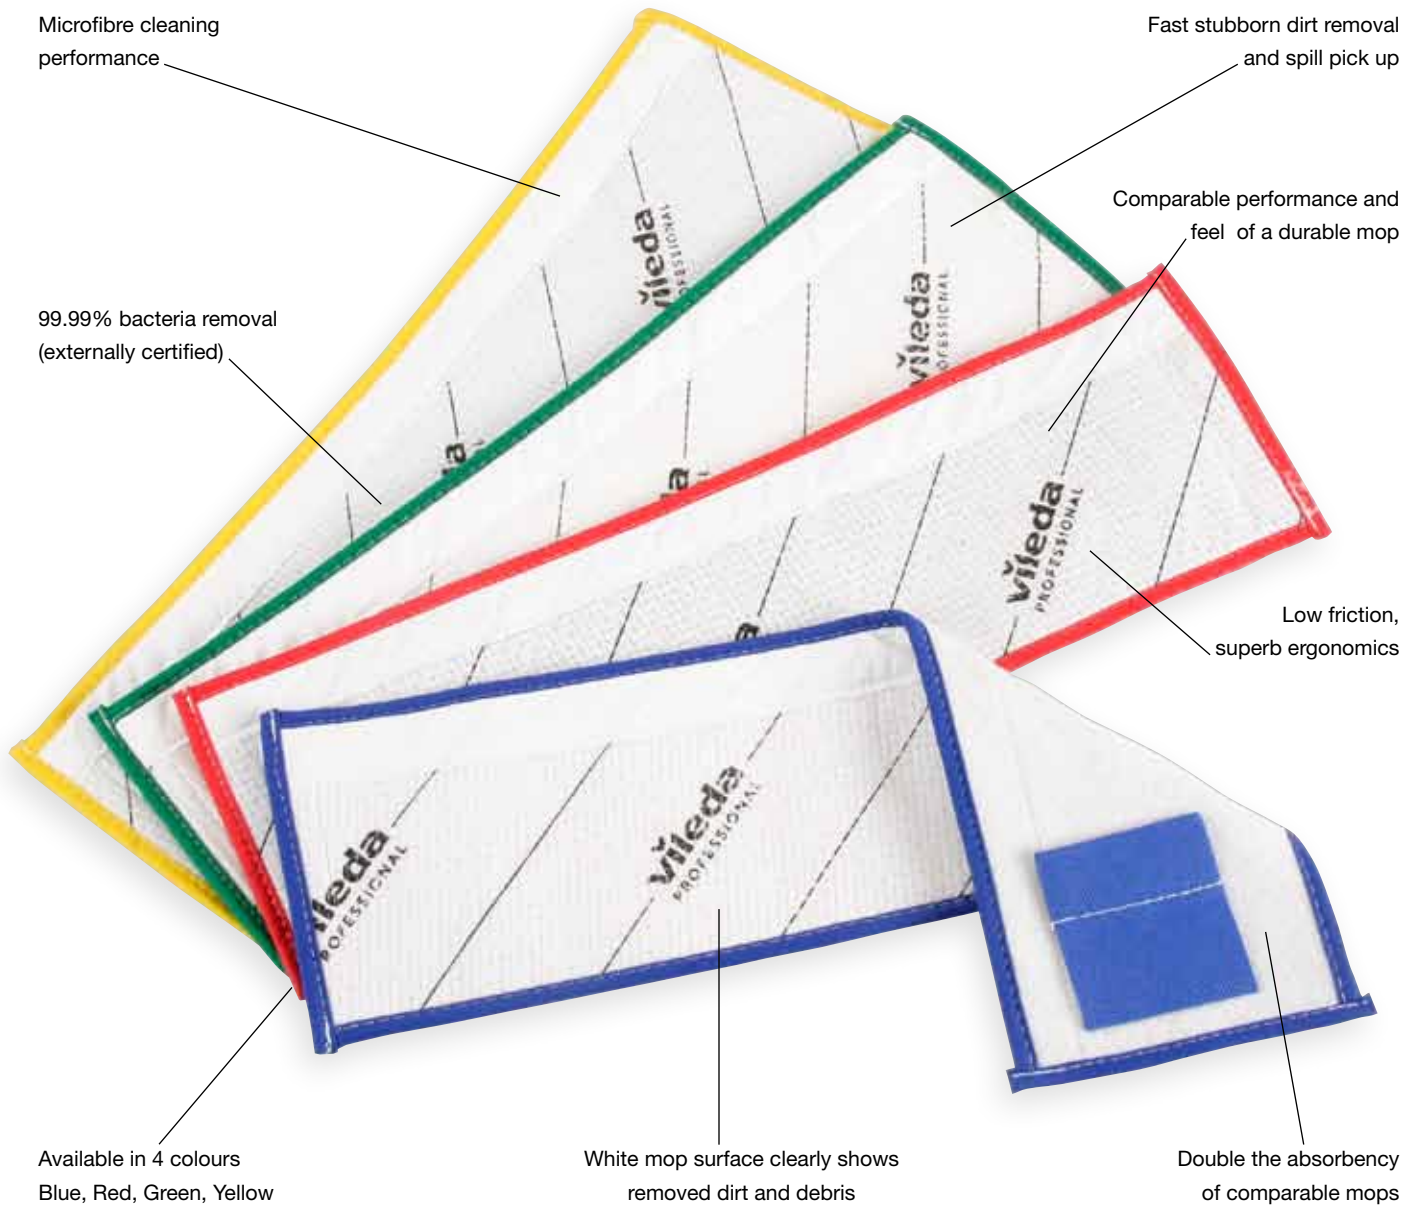

40cm Express (Velcro) Mop